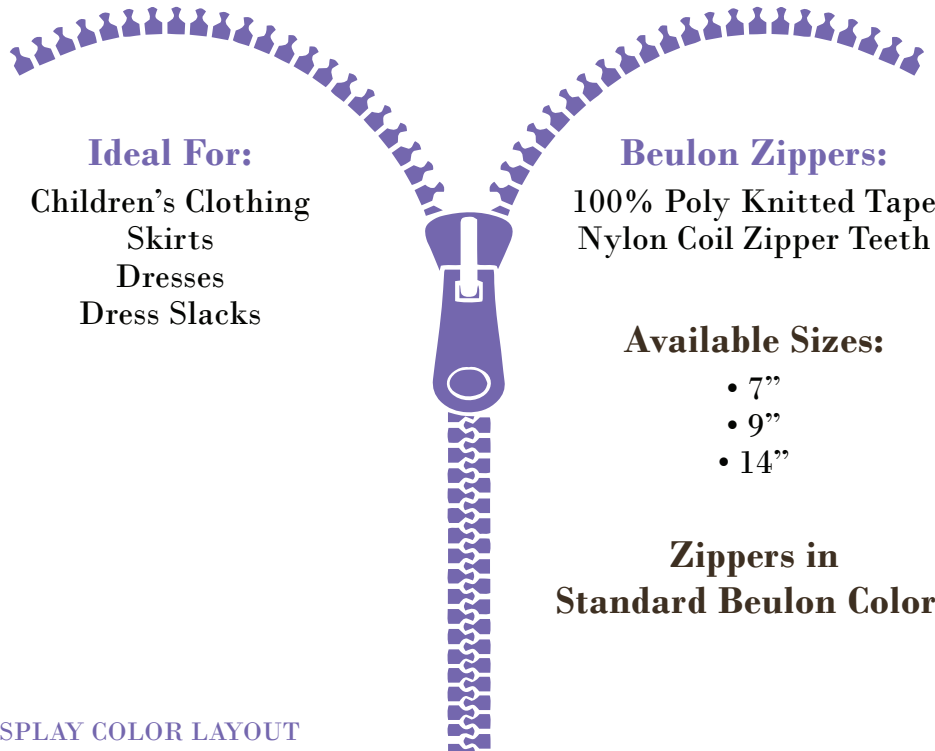

YKK®

Beulon collection

Great for lightweight fabrics and children's clothing.

Assortment KT00103001

Fixture Dimensions:
15" W x 24" H x 8" D
3 Rows, 10 Hooks per row

Ideal For:
Children's Clothing
Skirts
Dresses
Dress Slacks

Beulon Zippers:
100% Poly Knitted Tape
Nylon Coil Zipper Teeth

Available Sizes:

- 7"
- 9"
- 14"

**Zippers in
Standard Beulon Colors**

YKK BEULON 1 COUNTER DISPLAY COLOR LAYOUT

Art. 02 - 14"										
Row 1	501 White	571 Natural	572 Bone	570 Sable	820 Parade Red	512 Pink	542 Baby Blue	560 Navy	578 Med Gray	580 Black
Art. 02 - 9"										
Row 2	501 White	571 Natural	572 Bone	570 Sable	820 Parade Red	512 Pink	542 Baby Blue	560 Navy	578 Med Gray	580 Black
Art. 02 - 7"										
Row 3	501 White	571 Natural	572 Bone	570 Sable	820 Parade Red	512 Pink	542 Baby Blue	560 Navy	578 Med Gray	580 Black